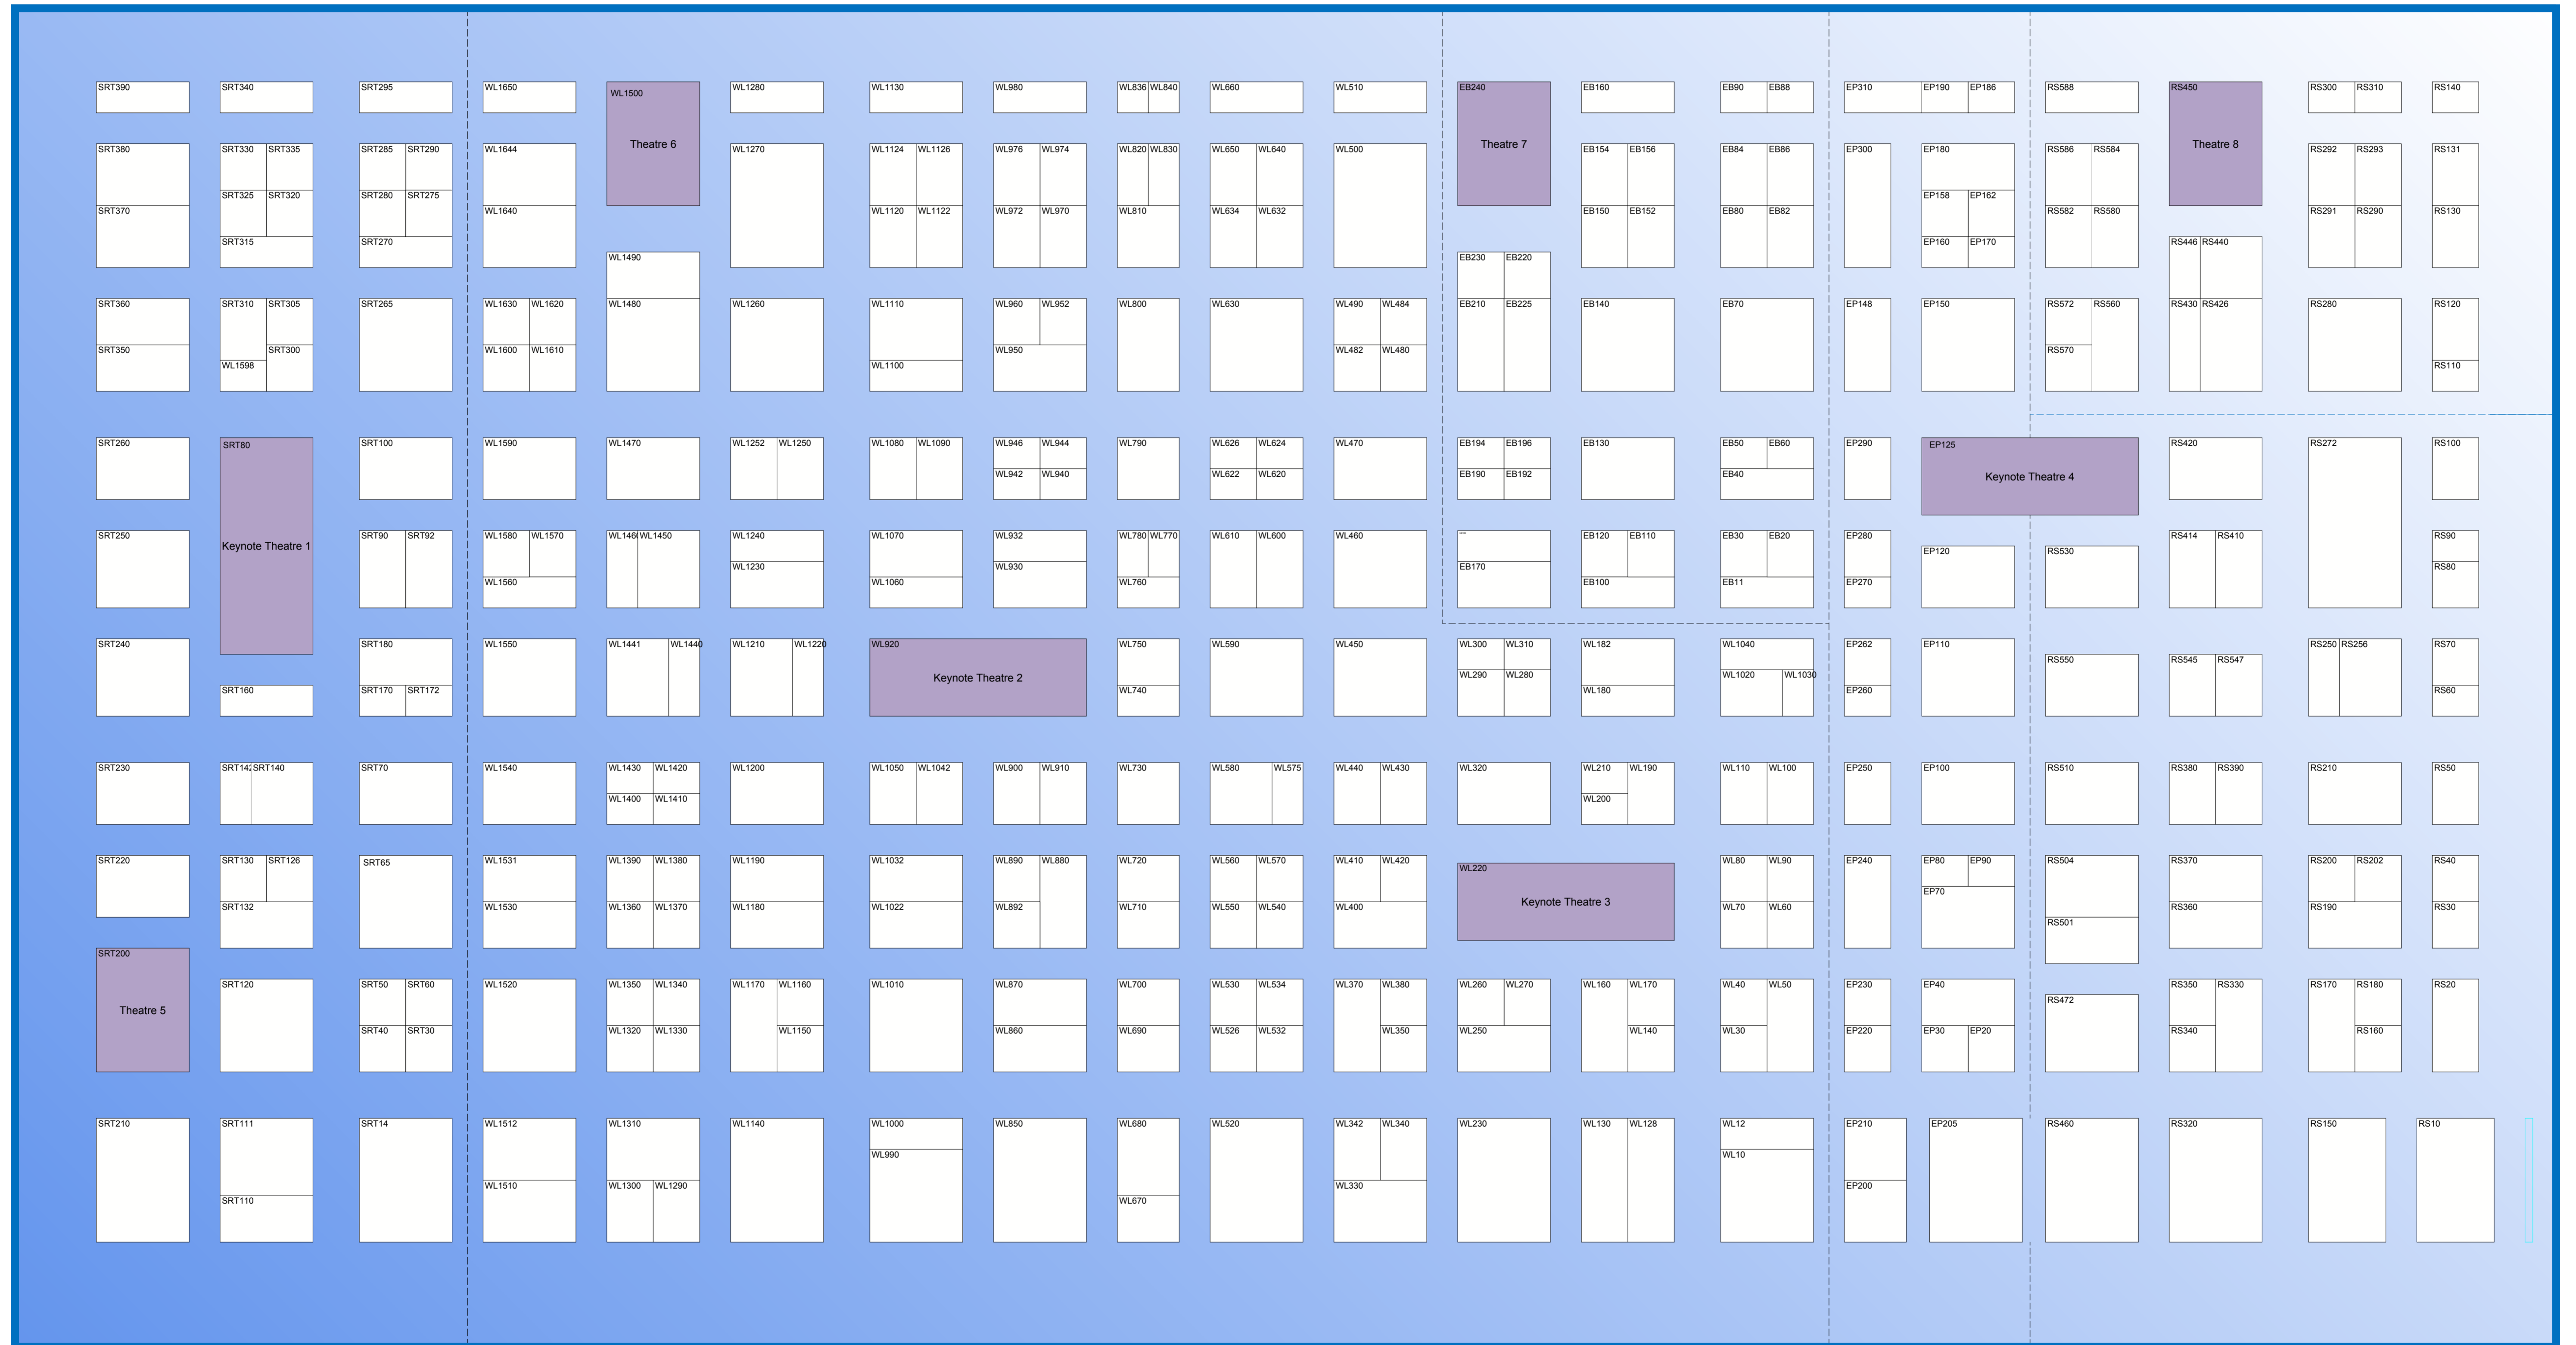

White Label World 2025

25th + 26th February 2025

ENTRANCE/EXIT

ENTRANCE/EXIT

ENTRANCE/EXIT